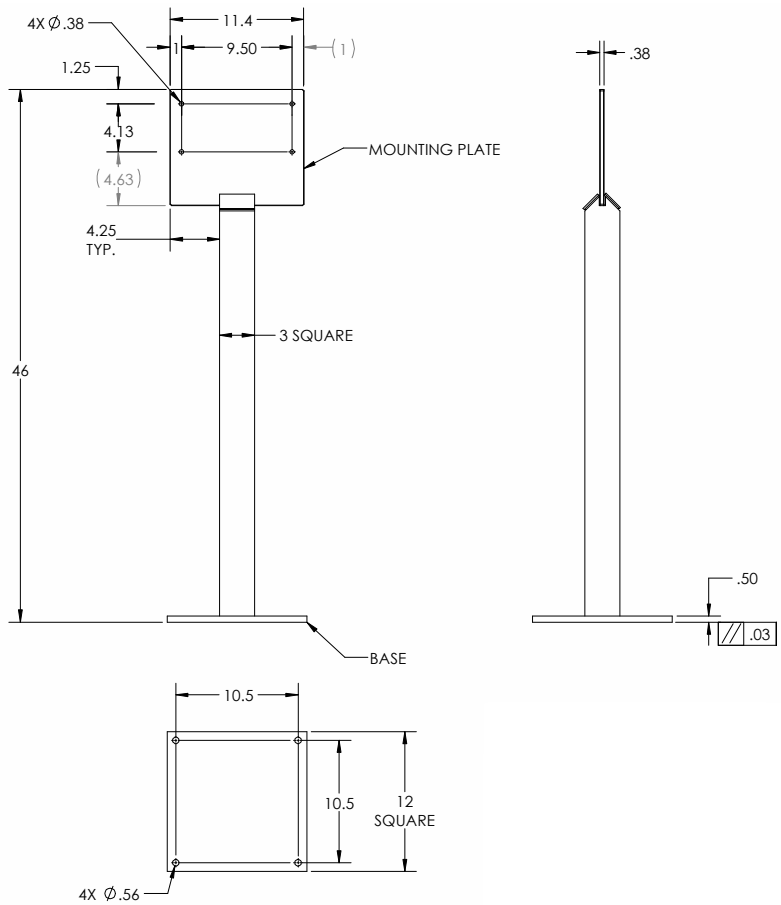

MODPEDSTAND
Duo-Mod Pedestal Stand
in Powder-Coated
Stainless Steel

MODPEDSTAND
Powder Coated Stainless Steel

FITS ALL STRAHMAN MIXING STATIONS

| | STEAM & COLD WATER MIXING STATION | HOT & COLD WATER MIXING STATION | HOT OR COLD WATER MIXING STATION |
|------------------------|-----------------------------------|---------------------------------|----------------------------------|
| DUO-MOD PEDESTAL STAND | M-5700TG | M-750TG | M-756 |
| | M-5144TGHE | M-750 | M-156N |
| | M-5000TS | M-159TG | - |
| | M-5000TG | M-159 | - |
| | M-144TG | - | - |