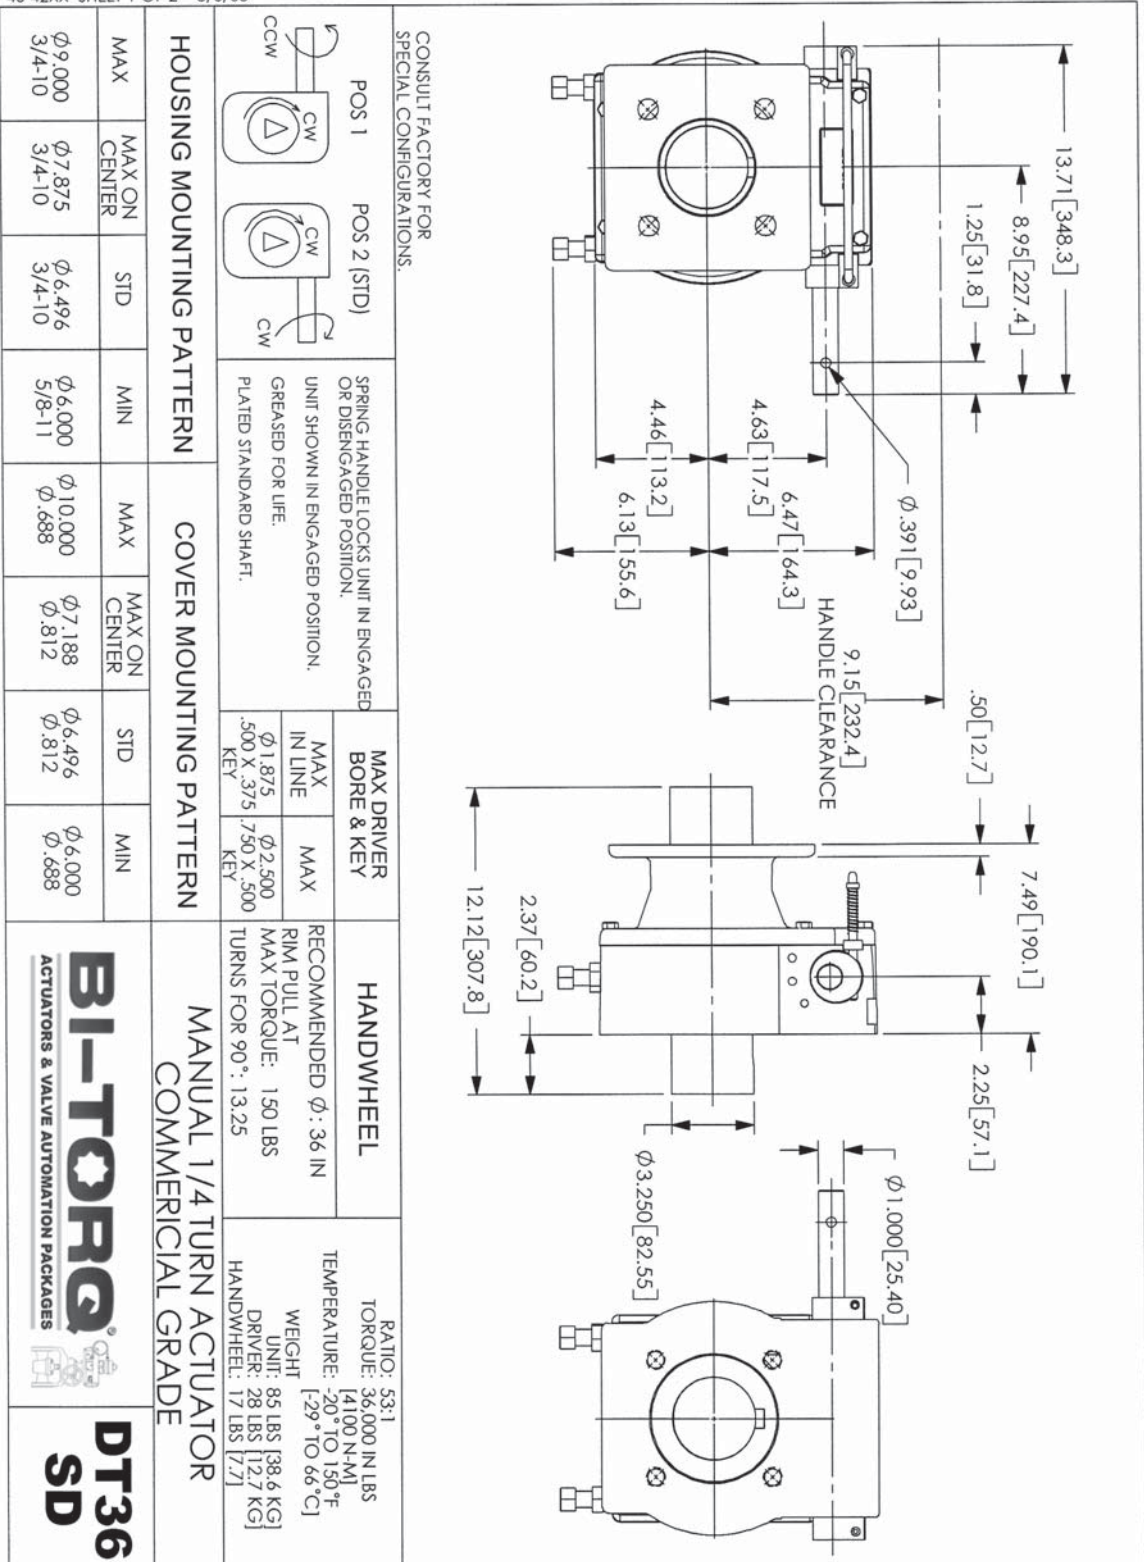

**DECLUTCHABLE GEAR OPERATOR DT36SD**

40-42XX SHEET 1 OF 2 8/6/03

**DECLUTCHABLE GEAR OPERATOR DT36SD**

40-42XX SHEET 2 OF 2 3/25/03